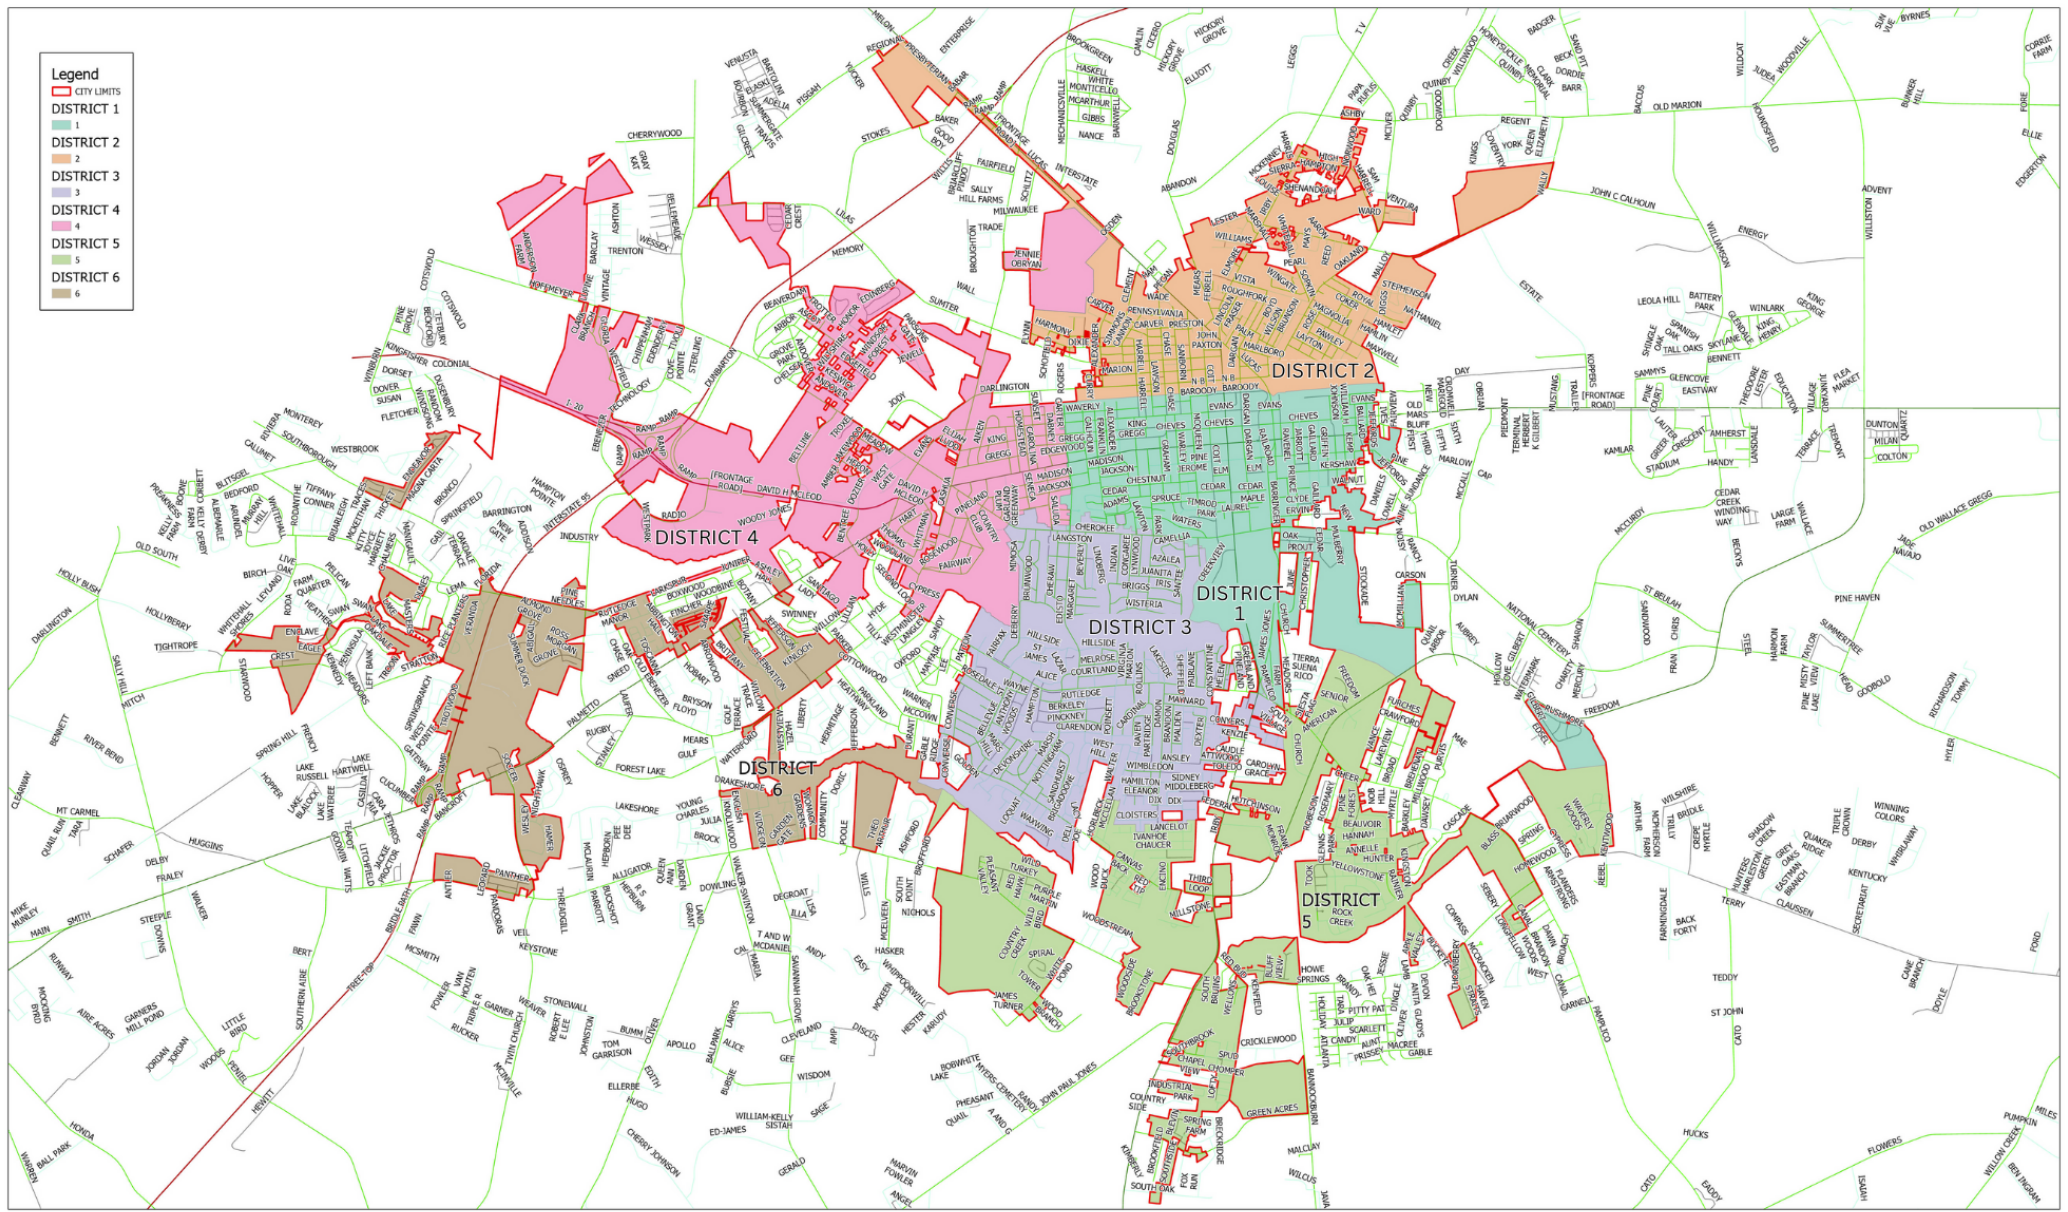

- Legend**
- CITY LIMITS
 - DISTRICT 1
 - DISTRICT 2
 - DISTRICT 3
 - DISTRICT 4
 - DISTRICT 5
 - DISTRICT 6

0 0.5 1 2 3 Miles

FULL LIFE. FULL FORWARD.
FLORENCE
 SOUTH CAROLINA

Fire Districts
 City of Florence